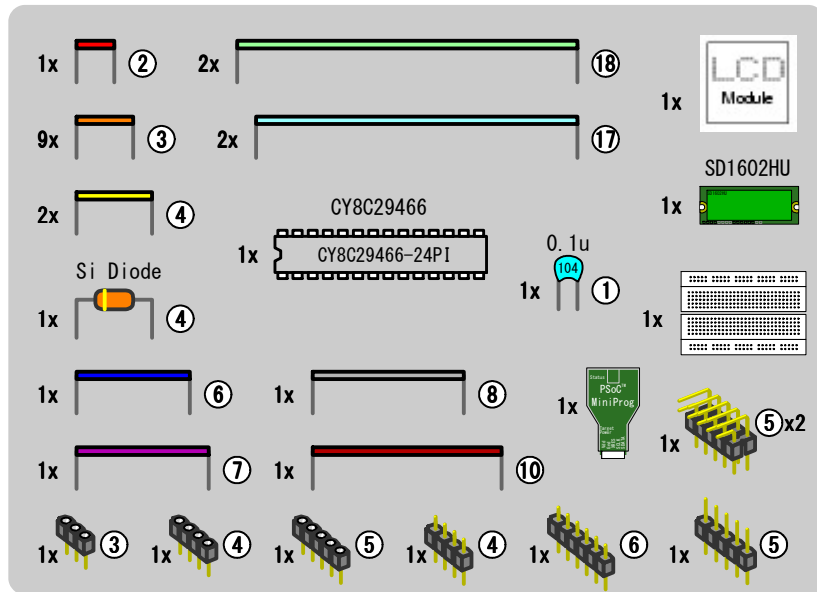

15+

020

LCD Basic Set

Properties - LCD\_1

Name	LCD_1
User Module	LCD
Version	1.5
LCDPort	Port_2
BarGraph	Enable